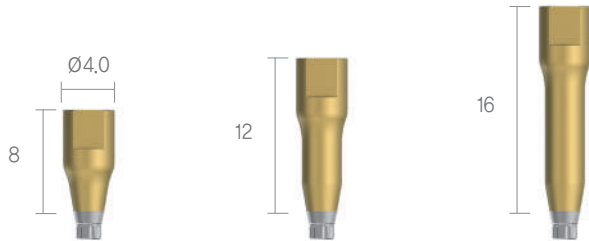

DENTIS ScanBody

Remarkable Accuracy!

ScanBody Characteristics

ScanBody Line-up

Narrow

Diameter	Length	Type	Code No.
4.0	8mm	Narrow Short	DSSBNSS
	12mm	Narrow Long	DSSBNLS
	16mm	Narrow Extra Long	DSSBNELS

Screw : DSSBSS

Regular

Diameter	Length	Type	Code No.
4.5	8mm	Regular Short	DSSBRSS
	12mm	Regular Long	DSSBRLS
	16mm	Regular Extra Long	DSSBRELS

Screw : DSSBS

ScanBody KIT

※ Example of KIT composition

KIT Case Code - DSBK

※ HEX Driver: 1.25mm

Narrow Short	Narrow Long	Narrow Extra Long	Regular Short	Regular Long	Regular Extra Long
					
DSSBNS	DSSBNL	DSSBNEL	DSSBRS	DSSBRL	DSSBREL