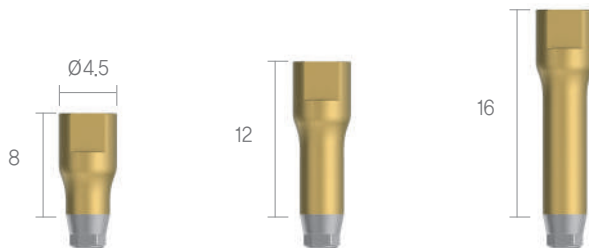

DENTIS ScanBody

Remarkable Accuracy!

ScanBody Characteristics

ScanBody Line-up

Narrow

Diameter	Length	Type	Code No.
4.0	8mm	Narrow Short	DSSBNSS
	12mm	Narrow Long	DSSBNLS
	16mm	Narrow Extra Long	DSSBNELS

Screw : DSSBSS

Regular

Diameter	Length	Type	Code No.
4.5	8mm	Regular Short	DSSBRSS
	12mm	Regular Long	DSSBRLS
	16mm	Regular Extra Long	DSSBRELS

Screw : DSSBS

ScanBody KIT

※ Example of KIT composition

KIT Case Code - DSBK

※ HEX Driver: 1.25mm

Narrow Short	Narrow Long	Narrow Extra Long	Regular Short	Regular Long	Regular Extra Long
					
DSSBNS	DSSBNL	DSSBNEL	DSSBRS	DSSBRL	DSSBREL