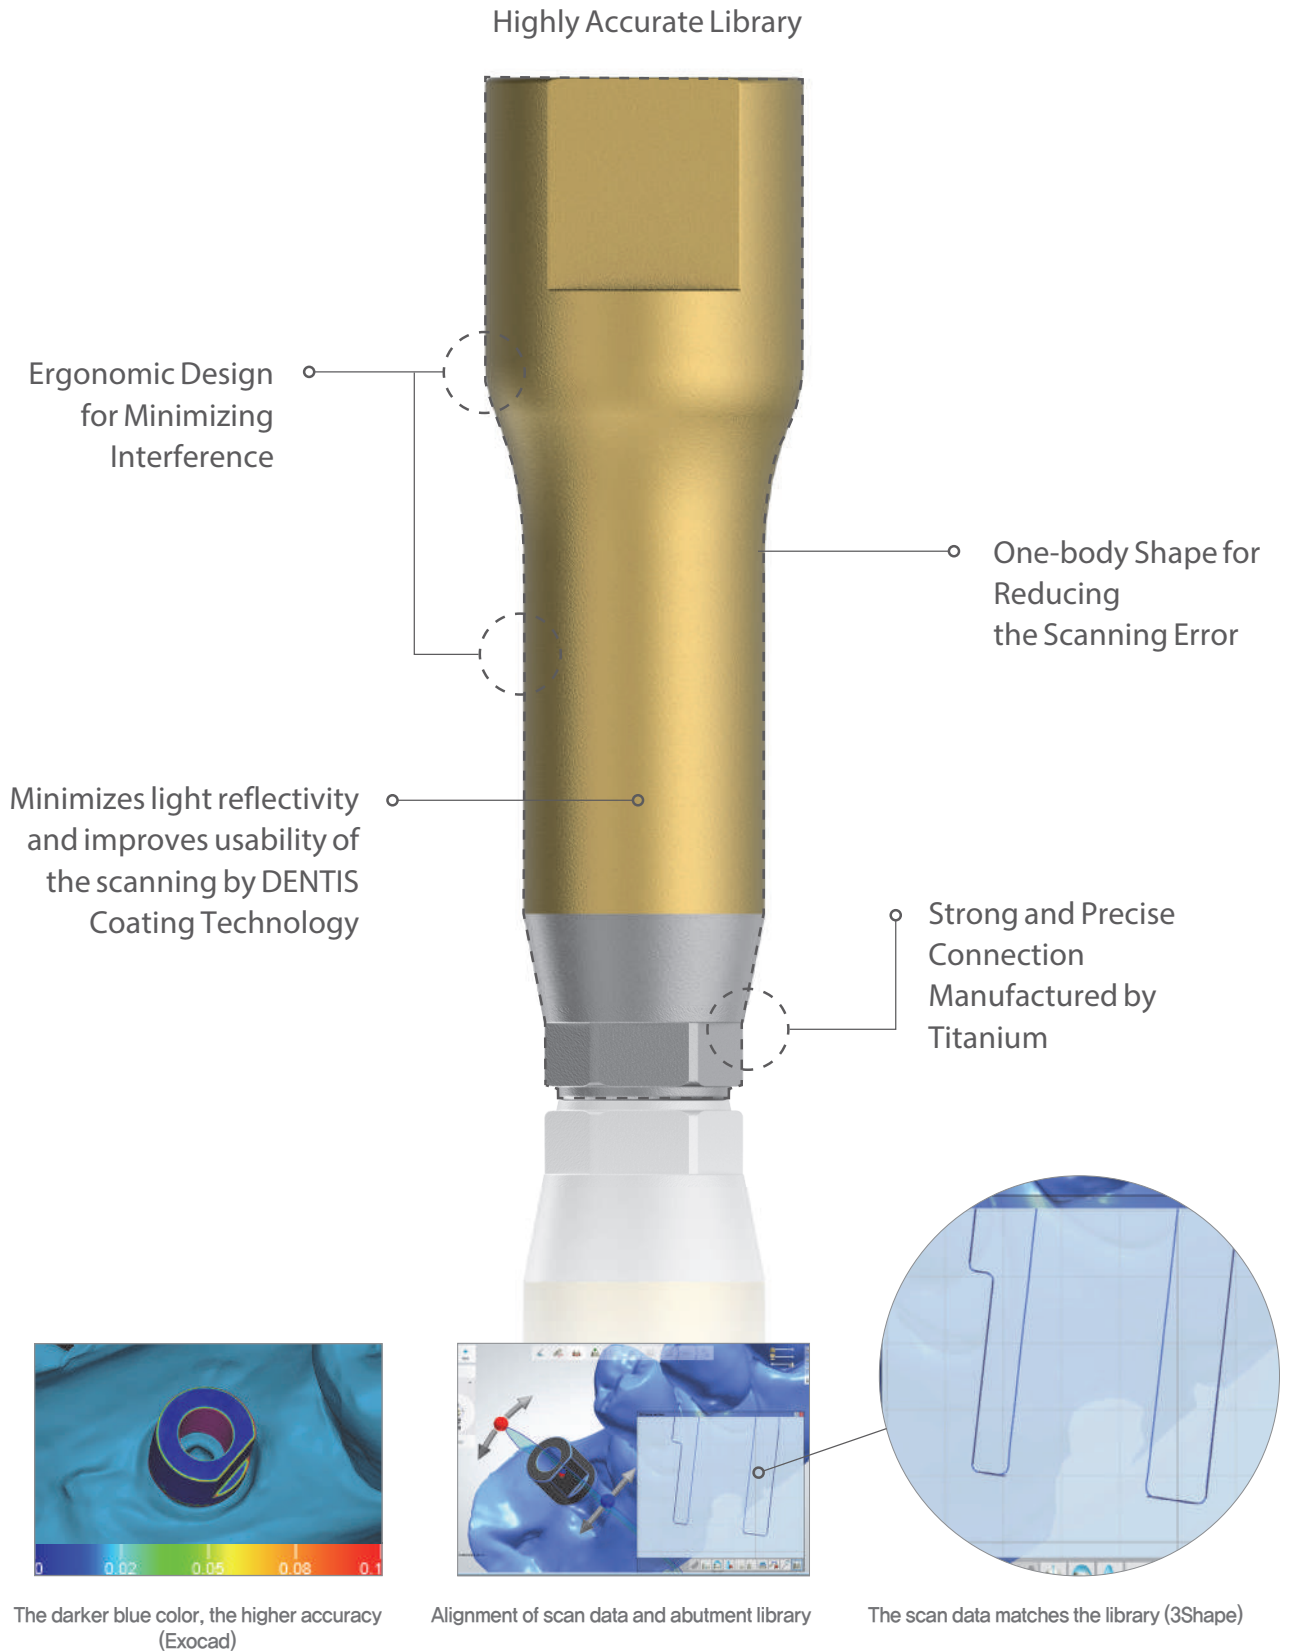

DENTIS ScanBody

Remarkable Accuracy!

ScanBody Characteristics

ScanBody Line-up

Narrow

Diameter	Length	Type	Code No.
4.0	8mm	Narrow Short	DSSBNSS
	12mm	Narrow Long	DSSBNLS
	16mm	Narrow Extra Long	DSSBNELS

Screw : DSSBSS

Regular

Diameter	Length	Type	Code No.
4.5	8mm	Regular Short	DSSBRSS
	12mm	Regular Long	DSSBRLS
	16mm	Regular Extra Long	DSSBRELS

Screw : DSSBS

ScanBody KIT

※ Example of KIT composition

KIT Case Code - DSBK

※ HEX Driver: 1.25mm

Narrow Short	Narrow Long	Narrow Extra Long	Regular Short	Regular Long	Regular Extra Long
					
DSSBNS	DSSBNL	DSSBNEL	DSSBRS	DSSBRL	DSSBREL